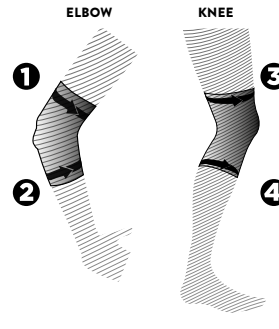

PROTECTION SIZE CHARTS

BODY AND BACK PROTECTORS

278461 SOFTCON AIR JACKET PROTECTOR						
STANDARD	POSITION	S	M	L	XL	2XL
BACK: LEVEL 1 OF EN1621-2 SHOULDERS AND ELBOWS: LEVEL 1 OF EN1621-1 CHEST: LEVEL 1 OF EN1621-3 AND EN14021	① TORSO LENGTH	35-40	39-44	39-44	42-47	42-47
	② WAIST LINE	74-79	80-86	87-91	92-97	98-102
	③ CHEST	89-94	95-102	103-109	110-117	118-124
	④ HEIGHT	155	160	170	180	195
278462 SOFTCON AIR PRO JACKET PROTECTOR						
STANDARD	POSITION	S	M	L	XL	2XL
BACK: LEVEL 2 OF EN1621-2 SHOULDERS AND ELBOWS: LEVEL 1 OF EN1621-1 CHEST: LEVEL 1 OF EN1621-3 AND EN14021	① TORSO LENGTH	39-44	39-44	42-47	44-49	44-49
	② WAIST LINE	74-79	80-86	87-91	92-97	98-102
	③ CHEST	89-94	95-102	103-109	110-117	118-124
	④ HEIGHT	155	160	170	180	195
278464 AIRFLEX PRO 2 VEST PROTECTOR						
STANDARD	POSITION	S	M	L	XL	2XL
BACK: LEVEL 2 OF EN1621-2 CHEST: LEVEL 1 OF EN1621-3 AND EN14021	① TORSO LENGTH	39-44	39-44	42-47	44-49	44-49
	② WAIST LINE	74-79	80-86	87-91	92-97	98-102
	③ CHEST	89-94	95-102	103-109	110-117	118-124
	④ HEIGHT	155	160	170	180	195
278463 SOFTCON AIR BODY ARMOR						
STANDARD	POSITION	XS/S	M/L	XL/2XL		
BACK: LEVEL 1 OF EN1621-2 CHEST: LEVEL 1 OF EN1621-3 AND EN14021	① TORSO LENGTH	35-40	35-40	39-44		
	③ CHEST	75-85	85-105	105-122		
	④ HEIGHT	<170	170-185	>185		
271929 AIRFLEX PRO BACK PROTECTOR						
STANDARD	POSITION	S/M	L/XL	XL/2XL		
LEVEL 2 OF EN1621-2	① TORSO LENGTH	39-44	42-47	44-49		
	④ HEIGHT	<170	170-185	>185		
271918 AIRFLEX BACK PROTECTOR						
STANDARD	POSITION	XS	S	M	L	XL
LEVEL 1 OF EN1621-2	① TORSO LENGTH	35-40	35-40	39-44	42-47	44-49
	④ HEIGHT	140	155	160	170	>185
278465 SOFTCON AIR SHORT PROTECTOR						
STANDARD	POSITION	S	M	L	XL	
LEVEL 1 OF EN1621-1	② WAIST LINE	74-79	79-84	84-89	92-96	