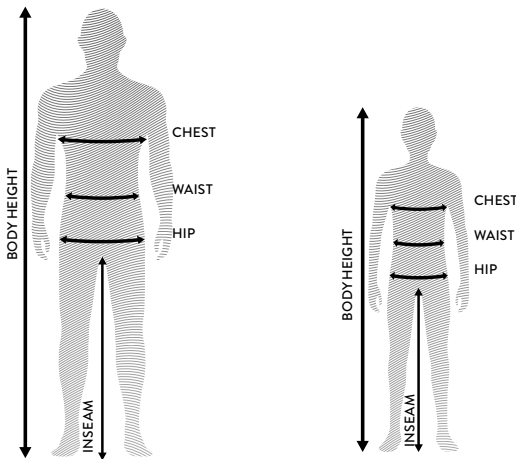

JUNIOR KNEE AND ELBOW PROTECTORS

278470 SOFTCON JUNIOR ELBOW GUARD					
STANDARD	POSITION	XXS	XS	S	M
LEVEL 1 OF EN1621-1		CM	CM	CM	CM
	① BICEP CIRCUMFERENCE	17-21	19-21	21-23	23-25
278469 SOFTCON JUNIOR KNEE GUARD					
STANDARD	POSITION	XXS	XS	S	M
LEVEL 1 OF EN1621-1		CM	CM	CM	CM
	⑥ TOP OPENING	26-28	28-30	30-32	32-34

289411
 UNDERWEAR
 CARBON SHORT-
 SLEEVE MEN'S SHIRT

white/black
1035

black/dark grey
1659

SIZE CHART OFFROAD APPAREL

Men's/Unisex Tops

SIZE	3XS		2XS		XS		S		M		L		XL		2XL		3XL		4XL		5XL	
GERMANY	40		42		44		46		48/50		50/52		52/54		54/56		58/60		60/62		62/64	
FRANCE	42		44		46		48		50/52		52/54		54/56		56/58		60/62		62/64		64/66	
	CM	IN	CM	IN	CM	IN	CM	IN	CM	IN	CM	IN	CM	IN	CM	IN	CM	IN	CM	IN	CM	IN
BODY HEIGHT	156-158	61.4-62	160-163	63-64	164-168	64.5-66	168-173	66-68	173-179	68-70.5	179-185	70.5-73	182-188	71.5-74	185-191	73-75	188-194	74-76.5	191-197	75-77.5	194-200	76.5-79
CHEST	81-85	32-33.5	85-89	33.5-35	89-93	35-36.5	93-97	36.5-38	97-102	38-40	102-108	40-42.5	108-114	42.5-45	114-120	45-47	120-126	47-49.5	126-132	49.5-52	132-138	52-54.5

Men's/Unisex PANTS

SIZE	28		30		32		34		36		38		40		42		44					
	CM	IN	CM	IN	CM	IN	CM	IN	CM	IN	CM	IN	CM	IN	CM	IN	CM	IN				
WAIST	71	28	76	30	81	32	86.5	34	91.5	36	96.5	38	101.5	40	106.5	42	112	44	/	/	/	/
INSEAM	78-79	30.5-31	79-80	31-31.5	80-81	31.5-32	81-82	32-32.5	82-83	32.5-33	83-84	32.5-33	84-85	33-33.5	85-86	33.5-34	86-87	34-34.5	87-88	34.5-34.5	88-89	34.5-35