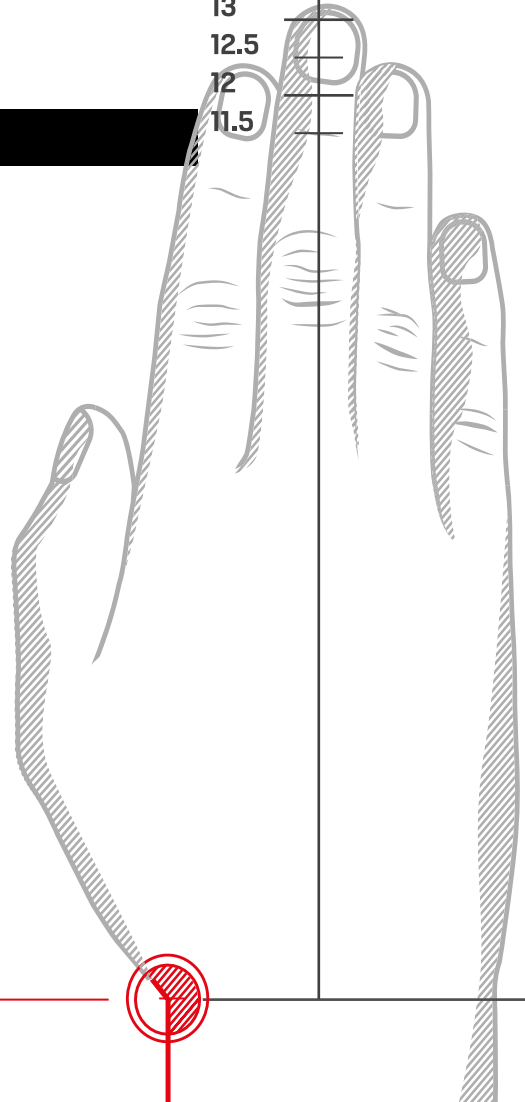

JUNIOR's pants

SIZE	2XS		XS		S		M		L		XL	
	CM	IN	CM	IN	CM	IN	CM	IN	CM	IN	CM	IN
WAIST	43 - 45	17 - 18	48 - 50.8	19 - 20	53 - 56	21 - 22	58 - 61	23 - 24	63 - 66	25 - 26	68 - 71	27 - 28
INSEAM	54 - 56	21 - 22	56 - 58	21 - 22	58 - 60	22 - 23	60 - 62	23 - 24	63 - 64	24 - 25	63 - 66	25 - 26

6	2xs	XS	S	M	L	XL	
6.5	3xs	2xs	XS	S	M	L	XL
7							
7.5							
8							
8.5							
9							
10							
11							
12							

WOMEN

MEN

HAND'S LENGTH

24
23.5
23
22.5
22
21.5
21
20.5
20
19.5
19
18.5
18
17.5
17
16.5
16
15.5
15
14.5
14
13.5
13
12.5
12
11.5