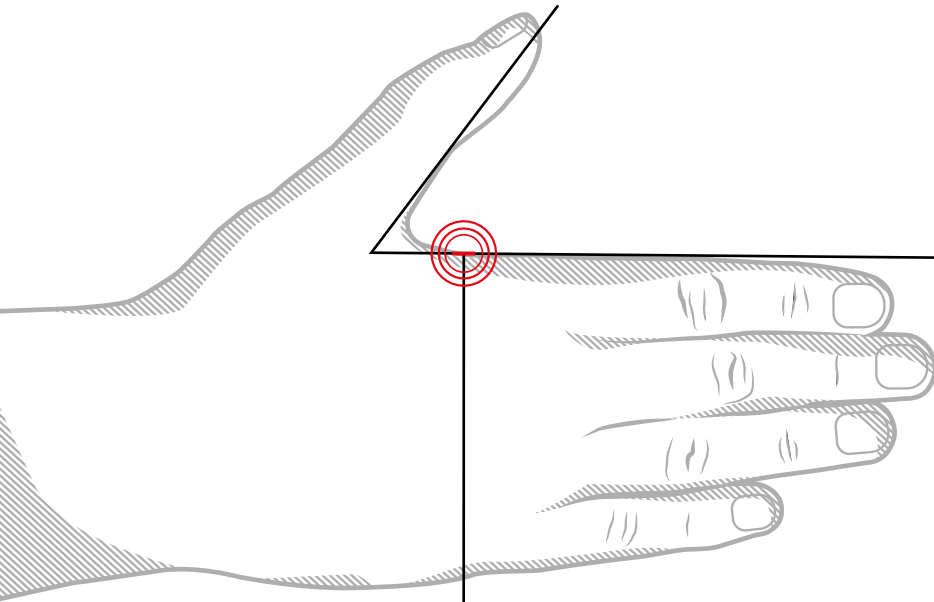

6	2xs	XS	S	M	L	XL	
6.5	3xs	2xs	XS	S	M	L	XL
7							
7.5							
8							
8.5							
9							
10							
11							
12							

WOMEN

MEN

HAND'S LENGTH

24
23.5
23
22.5
22
21.5
21
20.5
20
19.5
19
18.5
18
17.5
17
16.5
16
15.5
15
14.5
14
13.5
13
12.5
12
11.5

HAND'S WIDTH

SCALE 1:1
5CM - 1.97 INCH