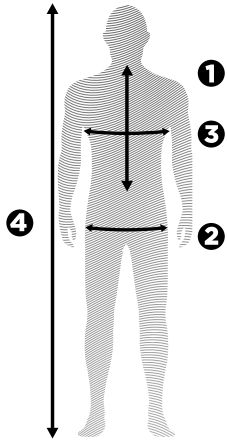

PROTECTION SIZE CHARTS

BODY AND BACK PROTECTORS

278461 SOFTCON AIR JACKET PROTECTOR						
STANDARD	POSITION	S	M	L	XL	2XL
BACK: LEVEL 1 OF EN1621-2 SHOULDERS AND ELBOWS: LEVEL 1 OF EN1621-1 CHEST: LEVEL 1 OF EN1621-3 AND EN14021	① TORSO LENGTH	35-40	39-44	39-44	42-47	42-47
	② WAIST LINE	74-79	80-86	87-91	92-97	98-102
	③ CHEST	89-94	95-102	103-109	110-117	118-124
	④ HEIGHT	155	160	170	180	195
278462 SOFTCON AIR PRO JACKET PROTECTOR						
STANDARD	POSITION	S	M	L	XL	2XL
BACK: LEVEL 2 OF EN1621-2 SHOULDERS AND ELBOWS: LEVEL 1 OF EN1621-1 CHEST: LEVEL 1 OF EN1621-3 AND EN14021	① TORSO LENGTH	39-44	39-44	42-47	44-49	44-49
	② WAIST LINE	74-79	80-86	87-91	92-97	98-102
	③ CHEST	89-94	95-102	103-109	110-117	118-124
	④ HEIGHT	155	160	170	180	195
278464 AIRFLEX PRO 2 VEST PROTECTOR						
STANDARD	POSITION	S	M	L	XL	2XL
BACK: LEVEL 2 OF EN1621-2 CHEST: LEVEL 1 OF EN1621-3 AND EN14021	① TORSO LENGTH	39-44	39-44	42-47	44-49	44-49
	② WAIST LINE	74-79	80-86	87-91	92-97	98-102
	③ CHEST	89-94	95-102	103-109	110-117	118-124
	④ HEIGHT	155	160	170	180	195
278463 SOFTCON AIR BODY ARMOR						
STANDARD	POSITION	XS/S	M/L	XL/2XL		
BACK: LEVEL 1 OF EN1621-2 CHEST: LEVEL 1 OF EN1621-3 AND EN14021	① TORSO LENGTH	35-40	35-40	39-44		
	③ CHEST	75-85	85-105	105-122		
	④ HEIGHT	<170	170-185	>185		
271929 AIRFLEX PRO BACK PROTECTOR						
STANDARD	POSITION	S/M	L/XL	XL/2XL		
LEVEL 2 OF EN1621-2	① TORSO LENGTH	39-44	42-47	44-49		
	④ HEIGHT	<170	170-185	>185		
271918 AIRFLEX BACK PROTECTOR						
STANDARD	POSITION	XS	S	M	L	XL
LEVEL 1 OF EN1621-2	① TORSO LENGTH	35-40	35-40	39-44	42-47	44-49
	④ HEIGHT	140	155	160	170	>185
278465 SOFTCON AIR SHORT PROTECTOR						
STANDARD	POSITION	S	M	L	XL	
LEVEL 1 OF EN1621-1	② WAIST LINE	74-79	79-84	84-89	92-96	