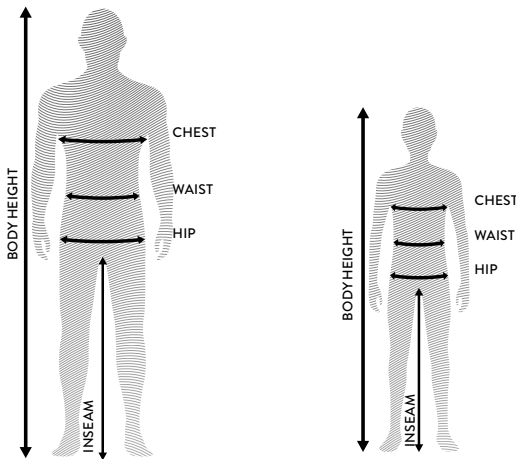

SIZE CHART OFFROAD APPAREL

Men's/Unisex Tops																						
SIZE	3XS		2XS		XS		S		M		L		XL		2XL		3XL		4XL		5XL	
GERMANY	40		42		44		46		48/50		50/52		52/54		54/56		58/60		60/62		62/64	
FRANCE	42		44		46		48		50/52		52/54		54/56		56/58		60/62		62/64		64/66	
	CM	IN	CM	IN	CM	IN	CM	IN	CM	IN	CM	IN	CM	IN	CM	IN	CM	IN	CM	IN	CM	IN
BODY HEIGHT	156-158	61.4-62	160-163	63-64	164-168	64.5-66	168-173	66-68	173-179	68-70.5	179-185	70.5-73	182-188	71.5-74	185-191	73-75	188-194	74-76.5	191-197	75-77.5	194-200	76.5-79
CHEST	81-85	32-33.5	85-89	33.5-35	89-93	35-36.5	93-97	36.5-38	97-102	38-40	102-108	40-42.5	108-114	42.5-45	114-120	45-47	120-126	47-49.5	126-132	49.5-52	132-138	52-54.5

Men's/Unisex PANTS																						
SIZE	28		30		32		34		36		38		40		42		44					
	CM	IN	CM	IN	CM	IN	CM	IN	CM	IN	CM	IN	CM	IN	CM	IN	CM	IN	CM	IN	CM	IN
WAIST	71	28	76	30	81	32	86.5	34	91.5	36	96.5	38	101.5	40	106.5	42	112	44	/	/	/	/
INSEAM	78-79	30.5-31	79-80	31-31.5	80-81	31.5-32	81-82	32-32.5	82-83	32.5-33	83-84	32.5-33	84-85	33-33.5	85-86	33.5-34	86-87	34-34.5	87-88	34.5-34.5	88-89	34.5-35

JUNIOR's tops														
SIZE	2XS		XS		S		M		L		XL			
	CM	IN	CM	IN	CM	IN	CM	IN	CM	IN	CM	IN	CM	IN
BODY HEIGHT	99 - 105	39 - 41	107 - 113	42 - 44	117 - 122	47 - 48	127 - 132	50 - 52	137 - 142	54 - 56	147 - 152	58 - 60		
CHEST	12 - 13	4.5 - 5	13 - 14	5 - 5.5	14 - 15	5.5 - 6	15 - 16	6 - 6.5	16 - 17	6.5 - 7	17 - 18	7 - 7.5		

JUNIOR's pants														
SIZE	2XS		XS		S		M		L		XL			
	CM	IN	CM	IN	CM	IN	CM	IN	CM	IN	CM	IN	CM	IN
WAIST	43 - 45	17 - 18	48 - 50.8	19 - 20	53 - 56	21 - 22	58 - 61	23 - 24	63 - 66	25 - 26	68 - 71	27 - 28		
INSEAM	54 - 56	21 - 22	56 - 58	21 - 22	58 - 60	22 - 23	60 - 62	23 - 24	63 - 64	24 - 25	63 - 66	25 - 26