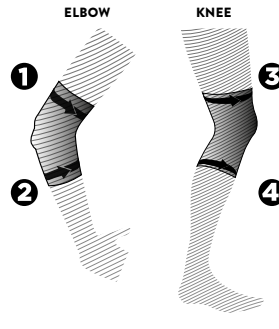

## PROTECTION SIZE CHARTS

### BODY AND BACK PROTECTORS

278461 SOFTCON AIR JACKET PROTECTOR						
STANDARD	POSITION	S	M	L	XL	2XL
BACK: LEVEL 1 OF EN1621-2 SHOULDERS AND ELBOWS: LEVEL 1 OF EN1621-1 CHEST: LEVEL 1 OF EN1621-3 AND EN14021	① TORSO LENGTH	35-40	39-44	39-44	42-47	42-47
	② WAIST LINE	74-79	80-86	87-91	92-97	98-102
	③ CHEST	89-94	95-102	103-109	110-117	118-124
	④ HEIGHT	155	160	170	180	195
278462 SOFTCON AIR PRO JACKET PROTECTOR						
STANDARD	POSITION	S	M	L	XL	2XL
BACK: LEVEL 2 OF EN1621-2 SHOULDERS AND ELBOWS: LEVEL 1 OF EN1621-1 CHEST: LEVEL 1 OF EN1621-3 AND EN14021	① TORSO LENGTH	39-44	39-44	42-47	44-49	44-49
	② WAIST LINE	74-79	80-86	87-91	92-97	98-102
	③ CHEST	89-94	95-102	103-109	110-117	118-124
	④ HEIGHT	155	160	170	180	195
278464 AIRFLEX PRO 2 VEST PROTECTOR						
STANDARD	POSITION	S	M	L	XL	2XL
BACK: LEVEL 2 OF EN1621-2 CHEST: LEVEL 1 OF EN1621-3 AND EN14021	① TORSO LENGTH	39-44	39-44	42-47	44-49	44-49
	② WAIST LINE	74-79	80-86	87-91	92-97	98-102
	③ CHEST	89-94	95-102	103-109	110-117	118-124
	④ HEIGHT	155	160	170	180	195
278463 SOFTCON AIR BODY ARMOR						
STANDARD	POSITION	XS/S	M/L	XL/2XL		
BACK: LEVEL 1 OF EN1621-2 CHEST: LEVEL 1 OF EN1621-3 AND EN14021	① TORSO LENGTH	35-40	35-40	39-44		
	③ CHEST	75-85	85-105	105-122		
271929 AIRFLEX PRO BACK PROTECTOR						
STANDARD	POSITION	S/M	L/XL	XL/2XL		
LEVEL 2 OF EN1621-2	① TORSO LENGTH	39-44	42-47	44-49		
	④ HEIGHT	<170	170-185	>185		
271918 AIRFLEX BACK PROTECTOR						
STANDARD	POSITION	XS	S	M	L	XL
LEVEL 1 OF EN1621-2	① TORSO LENGTH	35-40	35-40	39-44	42-47	44-49
	④ HEIGHT	140	155	160	170	>185
278465 SOFTCON AIR SHORT PROTECTOR						
STANDARD	POSITION	S	M	L	XL	
LEVEL 1 OF EN1621-1	② WAIST LINE	74-79	79-84	84-89	92-96	