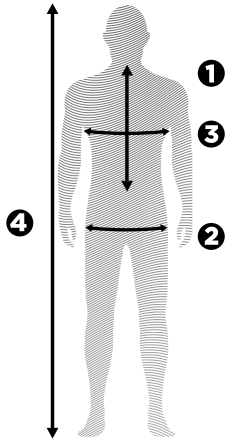

## PROTECTION SIZE CHARTS

### BODY AND BACK PROTECTORS

278461 SOFTCON AIR JACKET PROTECTOR						
STANDARD	POSITION	S	M	L	XL	2XL
BACK: LEVEL 1 OF EN1621-2 SHOULDERS AND ELBOWS: LEVEL 1 OF EN1621-1 CHEST: LEVEL 1 OF EN1621-3 AND EN14021	① TORSO LENGTH	35-40	39-44	39-44	42-47	42-47
	② WAIST LINE	74-79	80-86	87-91	92-97	98-102
	③ CHEST	89-94	95-102	103-109	110-117	118-124
	④ HEIGHT	155	160	170	180	195
278462 SOFTCON AIR PRO JACKET PROTECTOR						
STANDARD	POSITION	S	M	L	XL	2XL
BACK: LEVEL 2 OF EN1621-2 SHOULDERS AND ELBOWS: LEVEL 1 OF EN1621-1 CHEST: LEVEL 1 OF EN1621-3 AND EN14021	① TORSO LENGTH	39-44	39-44	42-47	44-49	44-49
	② WAIST LINE	74-79	80-86	87-91	92-97	98-102
	③ CHEST	89-94	95-102	103-109	110-117	118-124
	④ HEIGHT	155	160	170	180	195
278464 AIRFLEX PRO 2 VEST PROTECTOR						
STANDARD	POSITION	S	M	L	XL	2XL
BACK: LEVEL 2 OF EN1621-2 CHEST: LEVEL 1 OF EN1621-3 AND EN14021	① TORSO LENGTH	39-44	39-44	42-47	44-49	44-49
	② WAIST LINE	74-79	80-86	87-91	92-97	98-102
	③ CHEST	89-94	95-102	103-109	110-117	118-124
	④ HEIGHT	155	160	170	180	195
278463 SOFTCON AIR BODY ARMOR						
STANDARD	POSITION	XS/S	M/L	XL/2XL		
BACK: LEVEL 1 OF EN1621-2 CHEST: LEVEL 1 OF EN1621-3 AND EN14021	① TORSO LENGTH	35-40	35-40	39-44		
	③ CHEST	75-85	85-105	105-122		
271929 AIRFLEX PRO BACK PROTECTOR						
STANDARD	POSITION	S/M	L/XL	XL/2XL		
LEVEL 2 OF EN1621-2	① TORSO LENGTH	39-44	42-47	44-49		
	④ HEIGHT	<170	170-185	>185		
271918 AIRFLEX BACK PROTECTOR						
STANDARD	POSITION	XS	S	M	L	XL
LEVEL 1 OF EN1621-2	① TORSO LENGTH	35-40	35-40	39-44	42-47	44-49
	④ HEIGHT	140	155	160	170	>185
278465 SOFTCON AIR SHORT PROTECTOR						
STANDARD	POSITION	S	M	L	XL	
LEVEL 1 OF EN1621-1	② WAIST LINE	74-79	79-84	84-89	92-96	