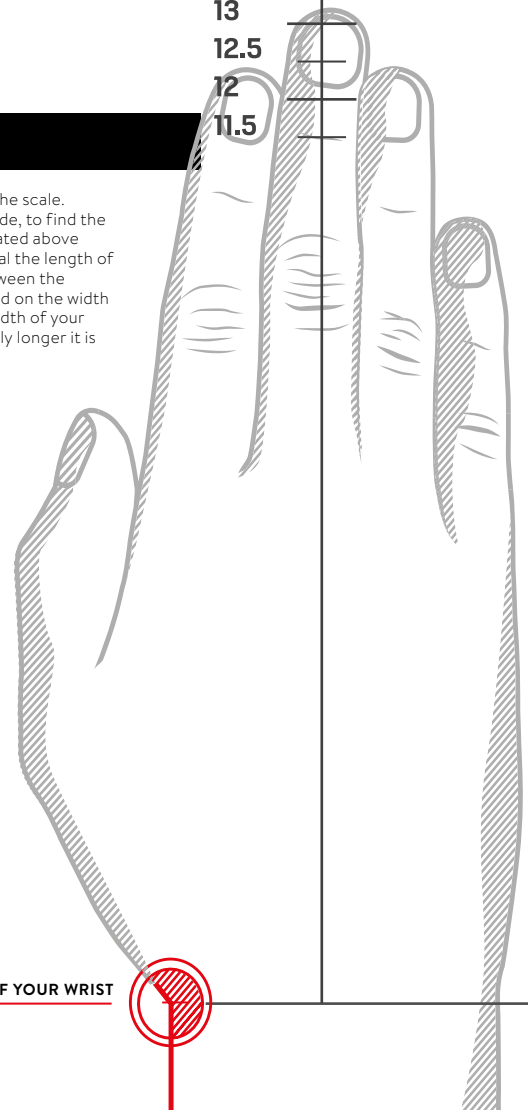

\* PLEASE REFER TO THE DOCUMENTS TAB FOR HAND MESUREMENT GUIDELINE

6	2XS	XS	S	M	L	XL
6.5	3XS	2XS	XS			
7						
7.5						
8						
8.5						
9						
10						
11						
12						

WOMEN

MEN

24
23.5
23
22.5
22
21.5
21
20.5
20
19.5
19
18.5
18
17.5
17
16.5
16
15.5
15
14.5
14
13.5
13
12.5
12
11.5

**HAND'S LENGTH**

Place your right hand as shown on the scale. Position your wrist, on the thumb side, to find the correct position. The number indicated above your middle finger hash marks reveal the length of your fingers. If your finger is in between the hash marks you should choose based on the width of your hand. The main size is the width of your hand, but if your hand is considerably longer it is best to choose the larger size.

**HAND'S WIDTH**

Place your right hand as shown. The lines on the left should match to your index finger and thumb. If your hand lays flat as mentioned on the scale you can read your correct size on the right side of your hand. If you're in between two sizes it's better to take the bigger one.