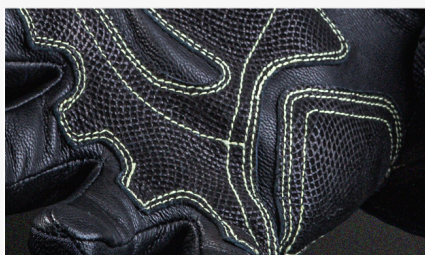

ADVENTURE GLOVES

THE FULL SCOTT ADVENTURE APPAREL LINE IS
EN 17092-3:2020, CLASS AA CERTIFIED

ASSAULT PRO GLOVES

THE PERFECT BLEND OF PROTECTION AND PERFORMANCE

The Assault Pro glove comes locked and loaded with the best tech in the industry. Fully engineered for riders that aren't afraid to attack the road or trail, this highly-durable glove won't let you down.

FULL LEATHER PALM WITH DIGITAL REINFORCEMENT

This combination of classic materials and modern construction methods produces a highly durable, protective glove that will stand the test of time.

ANATOMICAL PALM REINFORCEMENT