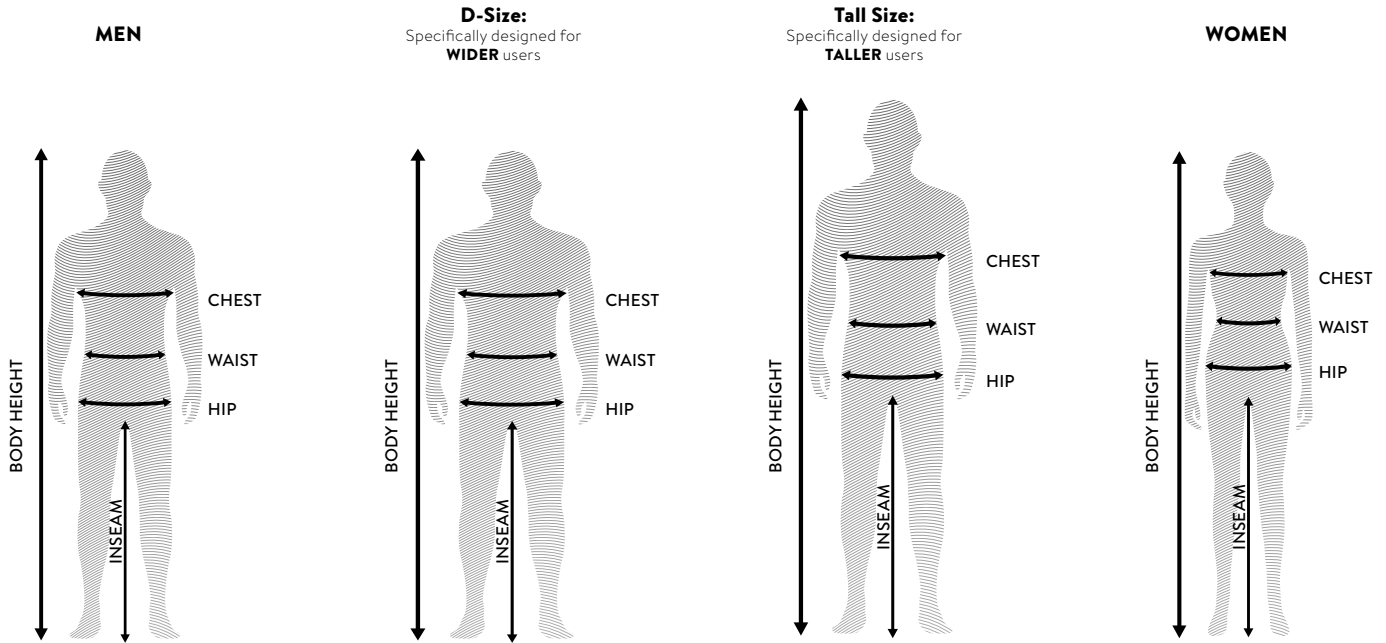

SIZE CHART ADVENTURE APPAREL

MEN																		
UNISEX	XS		S		M		L		XL		2XL		3XL		4XL		5XL	
GERMANY	44		46		48/50		50/52		52/54		54/56		58/60		60/62		62/64	
FRANCE	46		48		50/52		52/54		54/56		56/58		60/62		62/64		64/66	
FITTING	CM	IN	CM	IN	CM	IN	CM	IN	CM	IN	CM	IN	CM	IN	CM	IN	CM	IN
BODY HEIGHT	164 - 168	64.6 - 66.1	168 - 173	66.1 - 68.1	173 - 179	68.1 - 70.5	179 - 185	70.5 - 72.8	182 - 188	71.7 - 74	185 - 191	72.8 - 75.2	188 - 194	74 - 76.4	191 - 197	75.2 - 77.6	194 - 200	76.4 - 78.7
CHEST	89 - 93	35 - 36.6	93 - 97	36.6 - 38.2	97 - 102	38.2 - 40.2	102 - 108	40.2 - 42.5	108 - 114	42.5 - 44.9	114 - 120	44.9 - 47.2	120 - 126	47.2 - 49.6	126 - 132	49.6 - 52	132 - 138	52 - 54.3
WAIST	80 - 86	31.5 - 33.9	84 - 90	33.1 - 35.4	90 - 94	35.4 - 37	94 - 98	37 - 38.6	98 - 104	38.6 - 40.9	104 - 110	40.9 - 43.3	110 - 116	43.3 - 45.7	116 - 122	45.7 - 48	120 - 126	47.2 - 49.6
HIP	90 - 95	35.4 - 37.4	95 - 99	37.4 - 39	99 - 103	39 - 40.6	103 - 107	40.6 - 42.1	107 - 113	42.1 - 44.5	113 - 119	44.5 - 46.9	119 - 125	46.9 - 49.2	125 - 131	49.2 - 51.6	131 - 137	51.6 - 53.9
INSEAM	80 - 81	31.5 - 31.9	81 - 82	31.9 - 32.3	82 - 83	32.3 - 32.7	83 - 84	32.7 - 33.1	84 - 85	33.1 - 33.5	85 - 86	33.5 - 33.9	86 - 87	33.9 - 34.3	87 - 88	34.3 - 34.6	88 - 89	34.6 - 35
MEN D-SIZE																		
UNISEX	D-XS		D-S		D-M		D-L		D-XL		D-2XL		D-3XL		D-4XL		D-5XL	
GERMANY	24		25		26		27		28		29		30		31		32	
FITTING	CM	IN	CM	IN	CM	IN	CM	IN	CM	IN	CM	IN	CM	IN	CM	IN	CM	IN
BODY HEIGHT	162 - 168	63.8 - 66.1	168 - 172	66.1 - 67.7	172 - 176	67.7 - 69.3	174 - 178	68.5 - 70.1	176 - 180	69.3 - 70.9	178 - 182	70.1 - 71.7	180 - 184	70.9 - 72.4	182 - 186	71.7 - 73.2	184 - 190	72.4 - 74.8
CHEST	86 - 100	33.9 - 39.4	100 - 104	39.4 - 40.9	104 - 109	40.9 - 42.9	109 - 115	42.9 - 45.3	115 - 121	45.3 - 47.6	121 - 127	47.6 - 50	127 - 133	50 - 52.4	133 - 139	52.4 - 54.7	139 - 145	54.7 - 57.1
WAIST	92 - 99	36.2 - 39	96 - 105	37.8 - 41.3	102 - 108	40.2 - 42.5	106 - 112	41.7 - 44.1	110 - 118	43.3 - 46.5	116 - 124	45.7 - 48.8	122 - 130	48 - 51.2	128 - 136	50.4 - 53.5	132 - 140	52 - 55.1
HIP	95 - 100	37.4 - 39.4	100 - 104	39.4 - 40.9	104 - 108	40.9 - 42.5	108 - 112	42.5 - 44.1	112 - 118	44.1 - 46.5	118 - 124	46.5 - 48.8	124 - 130	48.8 - 51.2	130 - 136	51.2 - 53.5	136 - 142	53.5 - 55.9
INSEAM	77 - 80	30.3 - 31.5	78 - 81	30.7 - 31.9	79 - 82	31.1 - 32.3	80 - 83	31.5 - 32.7	81 - 84	31.9 - 33.1	82 - 86	32.3 - 33.9	83 - 87	32.7 - 34.3	84 - 89	33.1 - 35	86 - 91	33.9 - 35.8
TALL SIZE																		
UNISEX	TALL-M			TALL-L			TALL-XL			TALL-2XL			TALL-3XL			TALL-4XL		
GERMANY	98			102			106			110			114			118		
FITTING	CM	IN		CM	IN		CM	IN		CM	IN		CM	IN		CM	IN	
BODY HEIGHT	179 - 185	70.5 - 72.8		182 - 188	71.7 - 74		186 - 192	73.2 - 75.6		190 - 196	74.8 - 77.2		194 - 200	76.4 - 78.7		199 - 205	78.3 - 80.7	
CHEST	93 - 100	36.6 - 39.4		97 - 104	38.2 - 40.9		103 - 110	40.6 - 43.3		109 - 116	42.9 - 45.7		115 - 121	45.3 - 47.6		120 - 125	47.2 - 49.2	
WAIST	87 - 93	34.3 - 36.6		91 - 97	35.8 - 38.2		96 - 103	37.8 - 40.6		102 - 109	40.2 - 42.9		108 - 114	42.5 - 44.9		113 - 120	44.5 - 47.2	
HIP	93 - 105	36.6 - 41.3		97 - 113	38.2 - 44.5		103 - 118	40.6 - 46.5		109 - 123	42.9 - 48.4		115 - 120	45.3 - 47.2		121 - 126	46.5 - 49.6	
INSEAM	88 - 89	34.6 - 35		89 - 90	35 - 35.4		90 - 91	35.4 - 35.8		91 - 92	35.8 - 36.2		92 - 93	36.2 - 36.6		92 - 93	36.2 - 36.6	
WOMEN																		
UNISEX	XS		S		M		L		XL		2XL		3XL		4XL			
GERMANY	34		36		38		40		42		44		46		48			
FRANCE	36		38		40		42		44		46		48		50			
FITTING	CM	IN	CM	IN	CM	IN	CM	IN	CM	IN	CM	IN	CM	IN	CM	IN		
BODY HEIGHT	160 - 164	63 - 64.6	164 - 168	64.6 - 66.1	168 - 170	66.1 - 66.9	170 - 174	66.9 - 68.5	174 - 178	68.5 - 70.1	178 - 182	70.1 - 71.7	178 - 182	70.1 - 71.7	178 - 184	70.1 - 72.4		
CHEST	81 - 85	31.9 - 33.5	85 - 89	33.5 - 35	88 - 92	34.6 - 36.2	90 - 97	35.4 - 38.2	95 - 103	37.4 - 40.6	101 - 109	39.8 - 42.9	107 - 115	42.1 - 45.3	113 - 121	44.5 - 47.6		
WAIST	71 - 75	28 - 29.5	74 - 79	29.1 - 31.1	77 - 82	30.3 - 32.3	81 - 86	31.9 - 33.9	85 - 90	33.5 - 35.4	89 - 94	35 - 37	93 - 98	36.6 - 38.6	97 - 102	38.2 - 40.2		
HIP	90 - 94	35.4 - 37	94 - 98	37 - 38.6	98 - 102	38.6 - 40.2	102 - 106	40.2 - 41.7	106 - 110	41.7 - 43.3	110 - 114	43.3 - 44.9	114 - 118	44.9 - 46.5	118 - 122	46.5 - 48