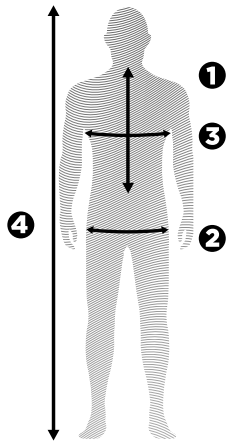

PROTECTION SIZE CHARTS

- 1 TORSO LENGTH
- 2 WAIST LINE
- 3 CHEST
- 4 HEIGHT

- 1 BICEP CIRCUMFERENCE
- 2 FOREARM CIRCUMFERENCE
- 3 TOP OPENING
- 4 BOTTOM OPENING

BODY AND BACK PROTECTORS

278461 SOFTCON AIR JACKET PROTECTOR						
STANDARD	POSITION	S	M	L	XL	2XL
BACK: LEVEL 1 OF EN1621-2 SHOULDERS AND ELBOWS: LEVEL 1 OF EN1621-1 CHEST: LEVEL 1 OF EN1621-3 AND EN14021	1 TORSO LENGTH	35-40	39-44	39-44	42-47	42-47
	2 WAIST LINE	74-79	80-86	87-91	92-97	98-102
	3 CHEST	89-94	95-102	103-109	110-117	118-124
	4 HEIGHT	155	160	170	180	195
278462 SOFTCON AIR PRO JACKET PROTECTOR						
STANDARD	POSITION	S	M	L	XL	2XL
BACK: LEVEL 2 OF EN1621-2 SHOULDERS AND ELBOWS: LEVEL 1 OF EN1621-1 CHEST: LEVEL 1 OF EN1621-3 AND EN14021	1 TORSO LENGTH	39-44	39-44	42-47	44-49	44-49
	2 WAIST LINE	74-79	80-86	87-91	92-97	98-102
	3 CHEST	89-94	95-102	103-109	110-117	118-124
	4 HEIGHT	155	160	170	180	195
278464 AIRFLEX PRO 2 VEST PROTECTOR						
STANDARD	POSITION	S	M	L	XL	2XL
BACK: LEVEL 2 OF EN1621-2 CHEST: LEVEL 1 OF EN1621-3 AND EN14021	1 TORSO LENGTH	39-44	39-44	42-47	44-49	44-49
	2 WAIST LINE	74-79	80-86	87-91	92-97	98-102
	3 CHEST	89-94	95-102	103-109	110-117	118-124
	4 HEIGHT	155	160	170	180	195
278463 SOFTCON AIR BODY ARMOR						
STANDARD	POSITION	XS/S	M/L	XL/2XL		
BACK: LEVEL 1 OF EN1621-2 CHEST: LEVEL 1 OF EN1621-3 AND EN14021	1 TORSO LENGTH	35-40	35-40	39-44		
	3 CHEST	75-85	85-105	105-122		
	4 HEIGHT	<170	170-185	>185		
271929 AIRFLEX PRO BACK PROTECTOR						
STANDARD	POSITION	S/M	L/XL	XL/2XL		
LEVEL 2 OF EN1621-2	1 TORSO LENGTH	39-44	42-47	44-49		
	4 HEIGHT	<170	170-185	>185		
271918 AIRFLEX BACK PROTECTOR						
STANDARD	POSITION	XS	S	M	L	XL
LEVEL 1 OF EN1621-2	1 TORSO LENGTH	35-40	35-40	39-44	42-47	44-49
	4 HEIGHT	140	155	160	170	>185
278465 SOFTCON AIR SHORT PROTECTOR						
STANDARD	POSITION	S	M	L	XL	
LEVEL 1 OF EN1621-1	2 WAIST LINE	74-79	79-84	84-89	92-96	