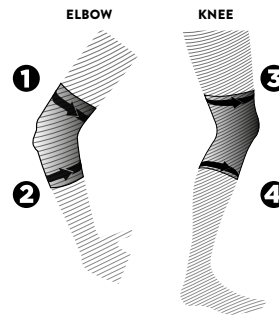

PROTECTION SIZE CHARTS

- 1 TORSO LENGTH
- 2 WAIST LINE
- 3 CHEST
- 4 HEIGHT

- 1 BICEP CIRCUMFERENCE
- 2 FOREARM CIRCUMFERENCE
- 3 TOP OPENING
- 4 BOTTOM OPENING

BODY AND BACK PROTECTORS

278461 SOFTCON AIR JACKET PROTECTOR						
STANDARD	POSITION	S	M	L	XL	2XL
BACK: LEVEL 1 OF EN1621-2 SHOULDERS AND ELBOWS: LEVEL 1 OF EN1621-1 CHEST: LEVEL 1 OF EN1621-3 AND EN14021	1 TORSO LENGTH	35-40	39-44	39-44	42-47	42-47
	2 WAIST LINE	74-79	80-86	87-91	92-97	98-102
	3 CHEST	89-94	95-102	103-109	110-117	118-124
	4 HEIGHT	155	160	170	180	195
278462 SOFTCON AIR PRO JACKET PROTECTOR						
STANDARD	POSITION	S	M	L	XL	2XL
BACK: LEVEL 2 OF EN1621-2 SHOULDERS AND ELBOWS: LEVEL 1 OF EN1621-1 CHEST: LEVEL 1 OF EN1621-3 AND EN14021	1 TORSO LENGTH	39-44	39-44	42-47	44-49	44-49
	2 WAIST LINE	74-79	80-86	87-91	92-97	98-102
	3 CHEST	89-94	95-102	103-109	110-117	118-124
	4 HEIGHT	155	160	170	180	195
278464 AIRFLEX PRO 2 VEST PROTECTOR						
STANDARD	POSITION	S	M	L	XL	2XL
BACK: LEVEL 2 OF EN1621-2 CHEST: LEVEL 1 OF EN1621-3 AND EN14021	1 TORSO LENGTH	39-44	39-44	42-47	44-49	44-49
	2 WAIST LINE	74-79	80-86	87-91	92-97	98-102
	3 CHEST	89-94	95-102	103-109	110-117	118-124
	4 HEIGHT	155	160	170	180	195
278463 SOFTCON AIR BODY ARMOR						
STANDARD	POSITION	XS/S	M/L	XL/2XL		
BACK: LEVEL 1 OF EN1621-2 CHEST: LEVEL 1 OF EN1621-3 AND EN14021	1 TORSO LENGTH	35-40	35-40	39-44		
	3 CHEST	75-85	85-105	105-122		
	4 HEIGHT	<170	170-185	>185		
271929 AIRFLEX PRO BACK PROTECTOR						
STANDARD	POSITION	S/M	L/XL	XL/2XL		
LEVEL 2 OF EN1621-2	1 TORSO LENGTH	39-44	42-47	44-49		
	4 HEIGHT	<170	170-185	>185		
271918 AIRFLEX BACK PROTECTOR						
STANDARD	POSITION	XS	S	M	L	XL
LEVEL 1 OF EN1621-2	1 TORSO LENGTH	35-40	35-40	39-44	42-47	44-49
	4 HEIGHT	140	155	160	170	>185
278465 SOFTCON AIR SHORT PROTECTOR						
STANDARD	POSITION	S	M	L	XL	
LEVEL 1 OF EN1621-1	2 WAIST LINE	74-79	79-84	84-89	92-96	