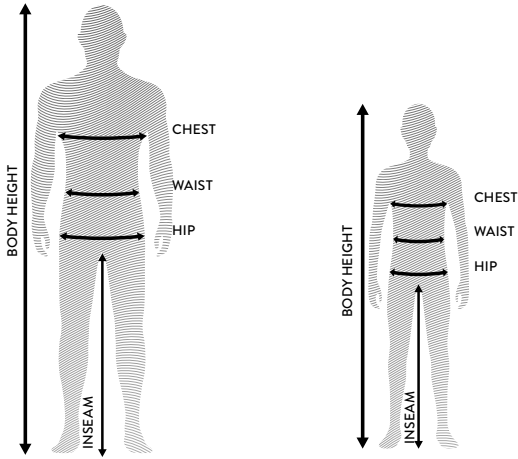

SIZE CHART OFFROAD APPAREL

MEN'S/UNISEX TOPS

SIZE	3XS		2XS		XS		S		M		L		XL		2XL		3XL		4XL		5XL	
GERMANY	40		42		44		46		48/50		50/52		52/54		54/56		58/60		60/62		62/64	
FRANCE	42		44		46		48		50/52		52/54		54/56		56/58		60/62		62/64		64/66	
	CM	IN	CM	IN	CM	IN	CM	IN	CM	IN	CM	IN	CM	IN	CM	IN	CM	IN	CM	IN	CM	IN
BODY HEIGHT	156-158	61.4-62	160-163	63-64	164-168	64.5-66	168-173	66-68	173-179	68-70.5	179-185	70.5-73	182-188	71.5-74	185-191	73-75	188-194	74-76.5	191-197	75-77.5	194-200	76.5-79
CHEST	81-85	32-33.5	85-89	33.5-35	89-93	35-36.5	93-97	36.5-38	97-102	38-40	102-108	40-42.5	108-114	42.5-45	114-120	45-47	120-126	47-49.5	126-132	49.5-52	132-138	52-54.5

MEN'S/UNISEX PANTS

SIZE	28		30		32		34		36		38		40		42		44					
	CM	IN	CM	IN	CM	IN	CM	IN	CM	IN	CM	IN	CM	IN	CM	IN	CM	IN	CM	IN	CM	IN
WAIST	71	28	76	30	81	32	86.5	34	91.5	36	96.5	38	101.5	40	106.5	42	112	44	/	/	/	/
INSEAM	78-79	30.5-31	79-80	31-31.5	80-81	31.5-32	81-82	32-32.5	82-83	32.5-33	83-84	32.5-33	84-85	33-33.5	85-86	33.5-34	86-87	34-34.5	87-88	34.5-34.5	88-89	34.5-35

JUNIOR'S TOPS

SIZE	2XS		XS		S		M		L		XL	
	CM	IN	CM	IN	CM	IN	CM	IN	CM	IN	CM	IN
BODY HEIGHT	99 - 105	39 - 41	107 - 113	42 - 44	117 - 122	47 - 48	127 - 132	50 - 52	137 - 142	54 - 56	147 - 152	58 - 60
CHEST	12 - 13	4.5 - 5	13 - 14	5 - 5.5	14 - 15	5.5 - 6	15 - 16	6 - 6.5	16 - 17	6.5 - 7	17 - 18	7 - 7.5

JUNIOR'S PANTS

SIZE	2XS		XS		S		M		L		XL	
	CM	IN	CM	IN	CM	IN	CM	IN	CM	IN	CM	IN
WAIST	43 - 45	17 - 18	48 - 50.8	19 - 20	53 - 56	21 - 22	58 - 61	23 - 24	63 - 66	25 - 26	68 - 71	27 - 28
INSEAM	54 - 56	21 - 22	56 - 58	21 - 22	58 - 60	22 - 23	60 - 62	23 - 24	63 - 64	24 - 25	63 - 66	25 - 26