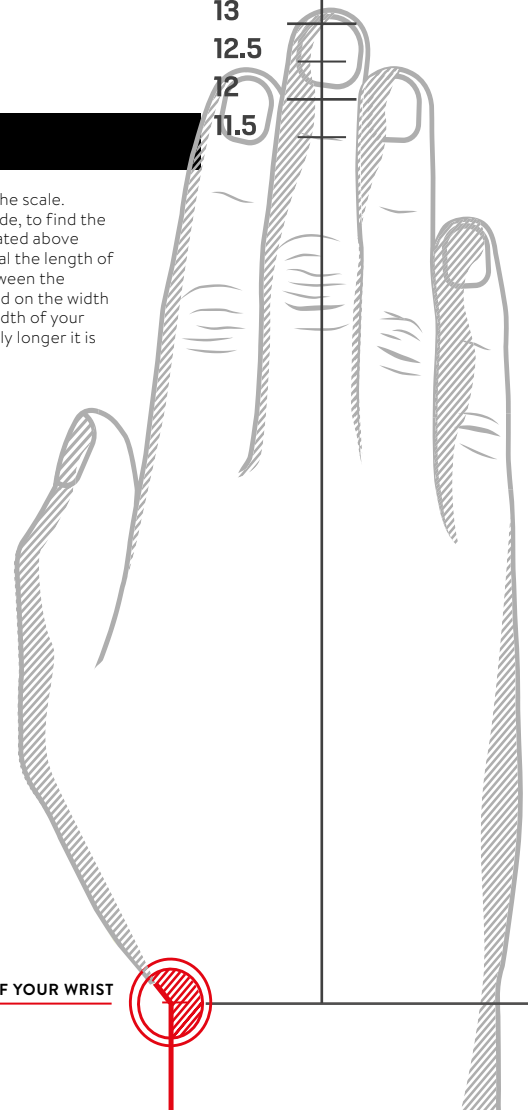

6	2XS	XS	S	M	L	XL
6.5	3XS	2XS	XS	S	M	L
7						
7.5						
8						
8.5						
9						
10						
11						
12						

WOMEN

MEN

24
23.5
23
22.5
22
21.5
21
20.5
20
19.5
19
18.5
18
17.5
17
16.5
16
15.5
15
14.5
14
13.5
13
12.5
12
11.5

HAND'S LENGTH

Place your right hand as shown on the scale. Position your wrist, on the thumb side, to find the correct position. The number indicated above your middle finger hash marks reveal the length of your fingers. If your finger is in between the hash marks you should choose based on the width of your hand. The main size is the width of your hand, but if your hand is considerably longer it is best to choose the larger size.

HAND'S WIDTH

Place your right hand as shown. The lines on the left should match to your index finger and thumb. If your hand lays flat as mentioned on the scale you can read your correct size on the right side of your hand. If you're in between two sizes it's better to take the bigger one.