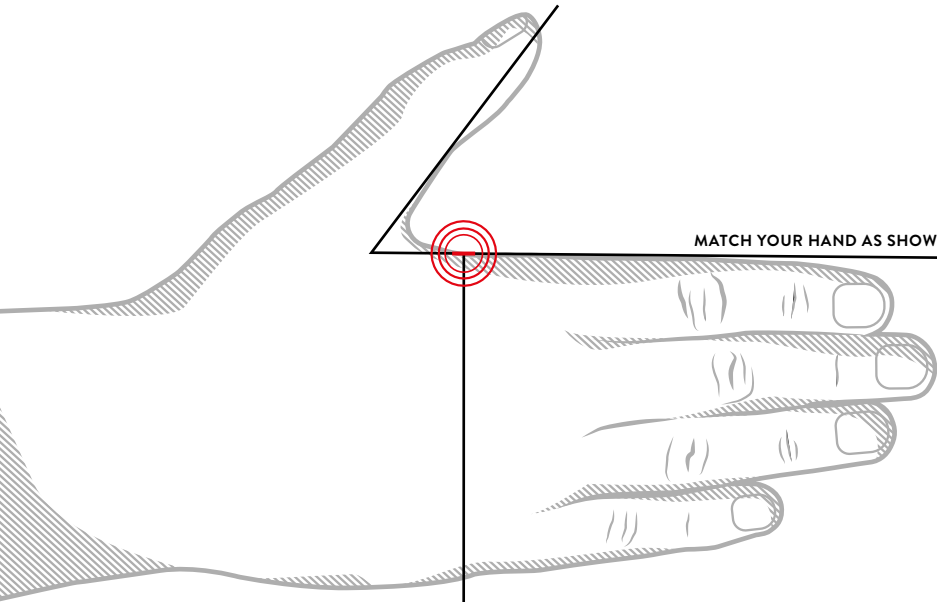

6	2XS	XS	S	M	L	XL
6.5	3XS	2XS	XS	S	M	L
7						
7.5						
8						
8.5						
9						
10						
11						
12						

WOMEN

MEN

24
23.5
23
22.5
22
21.5
21
20.5
20
19.5
19
18.5
18
17.5
17
16.5
16
15.5
15
14.5
14
13.5
13
12.5
12
11.5

HAND'S LENGTH

Place your right hand as shown on the scale. Position your wrist, on the thumb side, to find the correct position. The number indicated above your middle finger hash marks reveal the length of your fingers. If your finger is in between the hash marks you should choose based on the width of your hand. The main size is the width of your hand, but if your hand is considerably longer it is best to choose the larger size.

HAND'S WIDTH

Place your right hand as shown. The lines on the left should match to your index finger and thumb. If your hand lays flat as mentioned on the scale you can read your correct size on the right side of your hand. If you're in between two sizes it's better to take the bigger one.