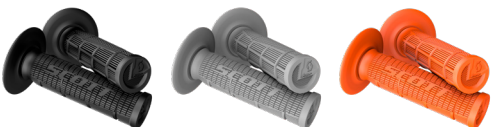

SCOTT DEUCE + DONUT GRIP

219627

black/grey
1001

The SCOTT Deuce Grip is a half-waffle, dual compound grip designed to offer maximum grip and comfort. With a medium density raised waffle pattern and a soft density palm area, this grip fights vibration, arm pump and fatigue.

233925 RADIAL FULL WAFFLE GRIP

black 0001 grey 0011 orange 0036

233926 RADIAL FULL WAFFLE ATV GRIP

black 0001

233927 RADIAL HALF WAFFLE GRIP

black 0001 grey 0011 orange 0036

265517 SCOTT LOGO DONUTS

black/grey 1001