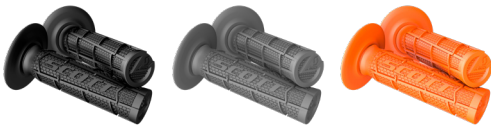

233925 RADIAL FULL WAFFLE GRIP

black 0001   grey 0011   orange 0036