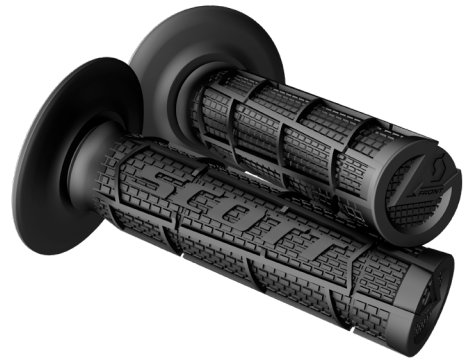

SCOTT RADIAL FULL WAFFLE ATV GRIP

233926

The SCOTT Radial Full Waffle ATV grip is a basic full waffle grip designed specifically for use on ATV.

FEATURES:

- + Single density grip
- + Full Waffle design
- + Integrated safety wire channel
- + Perfect for ATV activities