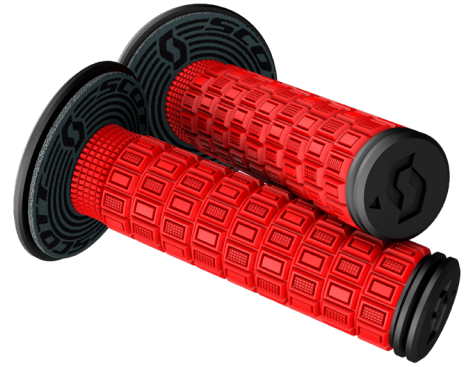

SCOTT MELLOW + DONUT GRIP

269305

The SCOTT Mellow Grip is a double density grip with a Vario Blok design surrounding a firm density core. The soft density Vario Blok pattern offers good grip and helps reduce arm and hand fatigue. Grip donuts against abrasion and thumb blisters are included as well.

FEATURES:

- + Double density grip
- + Vario Blok design
- + Firm density inner compound
- + Soft density Vario Blok pattern
- + Integrated safety wire channel
- + Grip donut included

SCOTT RADIAL FULL WAFFLE GRIP

233925

The SCOTT Radial Full Waffle grip is based on the Hurricane Full waffle grip which was the standard by which most grips are based. Radial Full Waffle grip features a tried and true design that has been around for decades. Featuring a full waffle design, the Radial grip offers a dependable feel many top racers have come to expect.

FEATURES:

- + Single density grip
- + Full Waffle design
- + Integrated safety wire channel