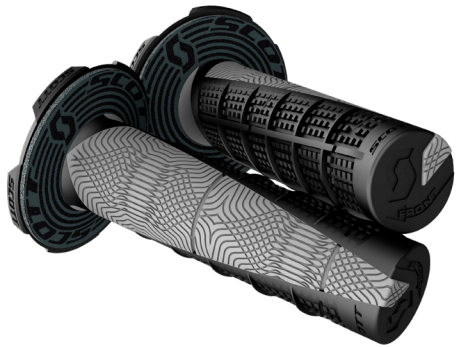

SCOTT
GRIPS

SCOTT DIAMOND + DONUT GRIP

219626

red/white
1005

The SCOTT Diamond Grip is a triple density grip that focuses on reducing arm fatigue without sacrificing control. The medium density waffle pattern delivers maximum comfort and durability while the soft density diamond pattern area reduces vibration, arm pump and fatigue. The firm density end cap offers more durability. Included Neoprene grip donuts help reduce abrasion and thumb blisters.

FEATURES:

- + Triple density grip
- + Full Waffle design
- + Integrated safety wire channel
- + Grip donut included

black
0001

blue/white
1006

black/white
1007

orange/black
1008

grey/black
1019

green/black
1089

SCOTT DEUCE + DONUT GRIP

219627

black/grey
1001

The SCOTT Deuce Grip is a half-waffle, dual compound grip designed to offer maximum grip and comfort. With a medium density raised waffle pattern and a soft density palm area, this grip fights vibration, arm pump and fatigue.

black/neon red
4948

grey/neon yellow
5776

neon orange/black
5857

SCOTT SX II + DONUT GRIP

219624

neon green/black
4376

The SCOTT Grip SX II is a dual density grip with a soft density diamond pattern surrounding a firm density core and end cap. The raised diamond texture offers incredible grip while the soft compound helps reduce arm and hand fatigue. Included grip donuts help reduce abrasion and thumb blisters. This grip is a top choice amongst many top racers and weekend warriors alike.