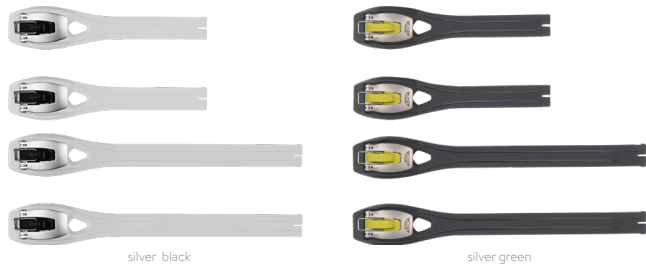

S C O T T
B O O T S

white/white - 2597

black/green - 1043

grey/neon orange - 5360

white orange - 1088

SCOTT 550 MX BOOT

236369

Tried and tested the new 550 boot was engineered for high performance. Carefully crafted, important features include the multi-axial pivot, replaceable outsole insert, easy locking buckles and the free open entrance. Made in Italy, this lightweight boot combines durability and protection with mobility, grip and feel, ready to improve the precision of even the best riders.

CONSTRUCTION: EXTERNAL: Polyurethane, leather, Rubber outsole, INTERNAL: Polyamide, Polyester
SIZES: 39-48

- FEATURES:**
- + Free Open Entrance
 - + Multi-axial Pivot
 - + Replaceable Outsole Insert
 - + Easy Locking Buckles
 - + Flex Calf Joint
 - + Adjustable Straps
 - + Shifter Grip Area
 - + Rubber Frame Guard
 - + Protective Shin Guard

BOOTS ACCESSORIES

SCOTT 550 MX BOOT STRAP SET
SCOTT 550 MX BOOT METAL BUCKLE SET

244911
244915

SCOTT Boot Straps are high-quality replacements in case you lose one in a crash.

SIZES: one size

SCOTT 550 MX BOOT SOLE INSERTS