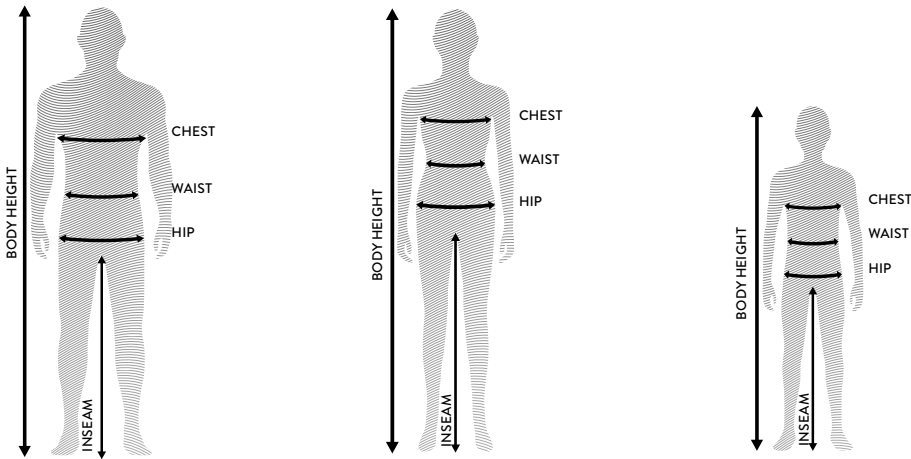

CONSTRUCTION: EXTERNAL: Polyurethane, leather, Rubber outsole, INTERNAL: Polyamide, Polyester
SIZES: 39-48

- FEATURES:**
- + Free Open Entrance
 - + Multi-axial Pivot
 - + Replaceable Outsole Insert
 - + Easy Locking Buckles
 - + Flex Calf Joint
 - + Adjustable Straps
 - + Shifter Grip Area
 - + Rubber Frame Guard
 - + Protective Shin Guard

SIZE CHART **BOOTS 550**

EU	39.0	40	41	42	43	44	45	46	47	48
US	7.0	8.0	9.0	9.5	10.0	11.0	12.0	13.0	13.5	14.0

CERTIFIED LEVEL 2 NORM 13634

SIZE CHART APPAREL

MEN																		
UNISEX	XS		S		M		L		XL		2XL		3XL		4XL		5XL	
GERMANY	44		46		48/50		50/52		52/54		54/56		58/60		60/62		62/64	
FRANCE	46		48		50/52		52/54		54/56		56/58		60/62		62/64		64/66	
FITTING	CM	IN	CM	IN	CM	IN	CM	IN	CM	IN	CM	IN	CM	IN	CM	IN	CM	IN
BODY HEIGHT	164 - 168	64.6 - 66.1	168 - 173	66.1 - 68.1	173 - 179	68.1 - 70.5	179 - 185	70.5 - 72.8	182 - 188	71.7 - 74	185 - 191	72.8 - 75.2	188 - 194	74 - 76.4	191 - 197	75.2 - 77.6	194 - 200	76.4 - 78.7
CHEST	89 - 93	35 - 36.6	93 - 97	36.6 - 38.2	97 - 102	38.2 - 40.2	102 - 108	40.2 - 42.5	108 - 114	42.5 - 44.9	114 - 120	44.9 - 47.2	120 - 126	47.2 - 49.6	126 - 132	49.6 - 52	132 - 138	52 - 54.3
WAIST	80 - 86	31.5 - 33.9	84 - 90	33.1 - 35.4	90 - 94	35.4 - 37	94 - 98	37 - 38.6	98 - 104	38.6 - 40.9	104 - 110	40.9 - 43.3	110 - 116	43.3 - 45.7	116 - 122	45.7 - 48	120 - 126	47.2 - 49.6
HIP	90 - 95	35.4 - 37.4	95 - 99	37.4 - 39	99 - 103	39 - 40.6	103 - 107	40.6 - 42.1	107 - 113	42.1 - 44.5	113 - 119	44.5 - 46.9	119 - 125	46.9 - 49.2	125 - 131	49.2 - 51.6	131 - 137	51.6 - 53.9
INSEAM	80 - 81	31.5 - 31.9	81 - 82	31.9 - 32.3	82 - 83	32.3 - 32.7	83 - 84	32.7 - 33.1	84 - 85	33.1 - 33.5	85 - 86	33.5 - 33.9	86 - 87	33.9 - 34.3	87 - 88	34.3 - 34.6	88 - 89	34.6 - 35