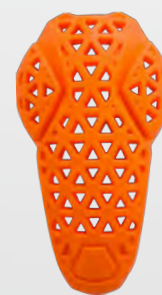

SHOULDER

PRODUCT FEATURES

- Tri-ventilation for superior breathability
- CE certified to EN 1621-1:2012, Level 2, including optional cold and hot conditions
- Type B coverage
- Manufactured in a highly durable material
- Temperature stable

D3O® LP2 PRO

ELBOW