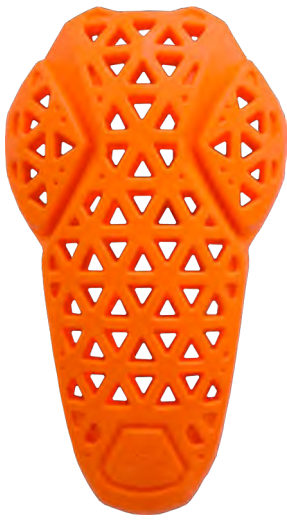

FEATURES:
+ Soft and flexible foam plate
+ Lightweight
+ Low profile
+ Ventilated

orange
0036

**SCOTT D3O® CHEST PROTECTOR CP1 RIGHT
CHEST PROTECTOR**

273075

STANDARD: EN1621-3 Level 1
CONSTRUCTION: D3O® protective pads
COMPOSITION: 100% Polyurethane
SIZE: OS

FEATURES:
+ Soft and flexible foam plate
+ Lightweight
+ Low profile
+ Ventilated

orange
0036

SCOTT D3O® LP2 PRO L2 KNEE PROTECTOR

273076

STANDARD: EN1621-1 Level 2
CONSTRUCTION: D3O® protective pads
COMPOSITION: 100% Polyurethane
SIZE: OS

FEATURES:
+ Soft and flexible foam plate
+ Lightweight
+ Low profile
+ Ergonomically shaped

orange
0036

orange
0036

SCOTT D3O® LP2 PRO L2 ELBOW PROTECTOR

273077

STANDARD: EN1621-1 Level 2
CONSTRUCTION: D3O® protective pads
COMPOSITION: 100% Polyurethane
SIZE: OS