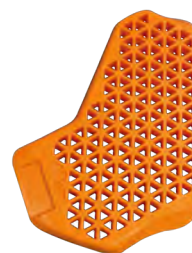

FEATURES:
+ Soft and flexible foam plate
+ Lightweight
+ Low profile

orange
0036

**SCOTT D3O® CHEST PROTECTOR CP1 LEFT
CHEST PROTECTOR**

273074

STANDARD: EN1621-3 Level 1
CONSTRUCTION: D3O® protective pads
COMPOSITION: 100% Polyurethane
SIZE: OS

FEATURES:
+ Soft and flexible foam plate
+ Lightweight
+ Low profile
+ Ventilated

orange
0036

**SCOTT D3O® CHEST PROTECTOR CP1 RIGHT
CHEST PROTECTOR**

273075

STANDARD: EN1621-3 Level 1
CONSTRUCTION: D3O® protective pads
COMPOSITION: 100% Polyurethane
SIZE: OS