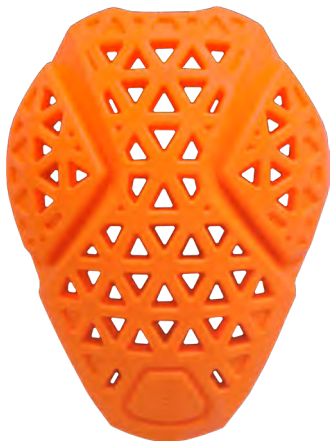

FEATURES:
+ Soft and flexible foam plate
+ Lightweight
+ Low profile
+ Ergonomically shaped

orange
0036

SCOTT D3O® LP2 PRO L2 HIP PROTECTOR

273078

STANDARD: EN1621-1 Level 2
CONSTRUCTION: D3O® protective pads
COMPOSITION: 100% Polyurethane
SIZE: OS

FEATURES:
+ Soft and flexible foam plate
+ Lightweight
+ Low profile
+ Ergonomically shaped

orange
0036

SCOTT D3O® LP2 PRO L2 SHOULDER

273079

STANDARD: EN1621-1 Level 2
CONSTRUCTION: D3O® protective pads
COMPOSITION: 100% Polyurethane
SIZE: OS