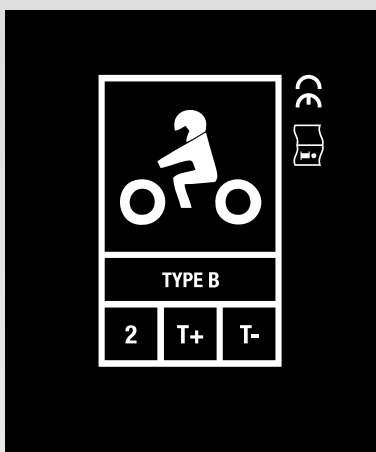

D3O® LP2 PRO

KNEE

ELBOW

HIP

SHOULDER

HIGHLY DURABLE AND PROTECTIVE MATERIAL WHILE REMAINING BREATHABLE AND LIGHTWEIGHT

TRI-VENTILATION TECHNOLOGY FOR SUPERIOR BREATHABILITY

CERTIFIED TO THE HIGHEST LEVEL OF MOTORCYCLE IMPACT PROTECTION