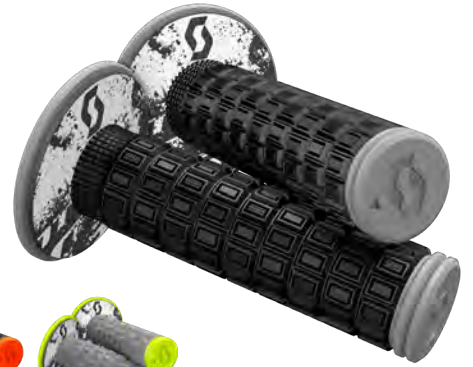

black/grey
1001

SCOTT MELLOW + DONUT GRIP

269305

The SCOTT Mellow Grip is a double density grip with a Vario Blok design surrounding a firm density core. The soft density Vario Blok pattern offers good grip and helps reduce arm and hand fatigue. Grip donuts against abrasion and thumb blisters are included as well.

FEATURES:

- + Double density grip
- + Vario Blok design
- + Firm density inner compound
- + Soft density Vario Blok pattern
- + Integrated safety wire channel
- + Grip donut included