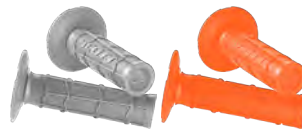

black/pink
1254

neon green/black
4376

neon red/black
4959

black/neon orange
5039

grey/neon yellow
5776

black/grey
1001

SCOTT RADIAL FULL WAFFLE GRIP

233925

The SCOTT Radial Full Waffle grip is based on the Hurricane Full waffle grip which was the standard by which most grips are based. Radial Full Waffle grip features a tried and true design that has been around for decades. Featuring a full waffle design, the Radial grip offers a dependable feel many top racers have come to expect.

FEATURES:

- + Single density grip
- + Full Waffle design
- + Integrated safety wire channel

black
0001

grey
0011

orange
0036

SCOTT RADIAL FULL WAFFLE ATV GRIP

233926

The SCOTT Radial Full Waffle ATV grip is a basic full waffle grip designed specifically for use on ATV.