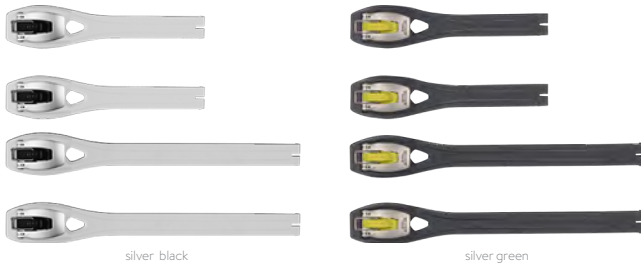

Tried and tested the new 550 boot was engineered for high performance. Carefully crafted, important features include the multi-axial pivot, replaceable outsole insert, easy locking buckles and the free open entrance. Made in Italy, this lightweight boot combines durability and protection with mobility, grip and feel, ready to improve the precision of even the best riders.

CONSTRUCTION: EXTERNAL: Polyurethane, leather, Rubber outsole, INTERNAL: Polyamide, Polyester
SIZES: 39-48

- FEATURES:**
- + Free Open Entrance
 - + Multi-axial Pivot
 - + Replaceable Outsole Insert
 - + Easy Locking Buckles
 - + Flex Calf Joint
 - + Adjustable Straps
 - + Shifter Grip Area
 - + Rubber Frame Guard
 - + Protective Shin Guard

SIZE CHART **BOOTS 550**

EU	39.0	40	41	42	43	44	45	46	47	48
US	7.0	8.0	9.0	9.5	10.0	11.0	12.0	13.0	13.5	14.0

CERTIFIED LEVEL 2 NORM 13634

BOOTS ACCESSORIES

SCOTT 550 MX BOOT STRAP SET
SCOTT 550 MX BOOT METAL BUCKLE SET

244911
244915

SCOTT Boot Straps are high-quality replacements in case you lose one in a crash.

SIZES: one size

SCOTT 550 MX BOOT SOLE INSERTS

244913

SCOTT 550 MX BOOT FOOTSTRAP PLATE
SCOTT 550 MX BOOT BUCKLE HOOKS SET